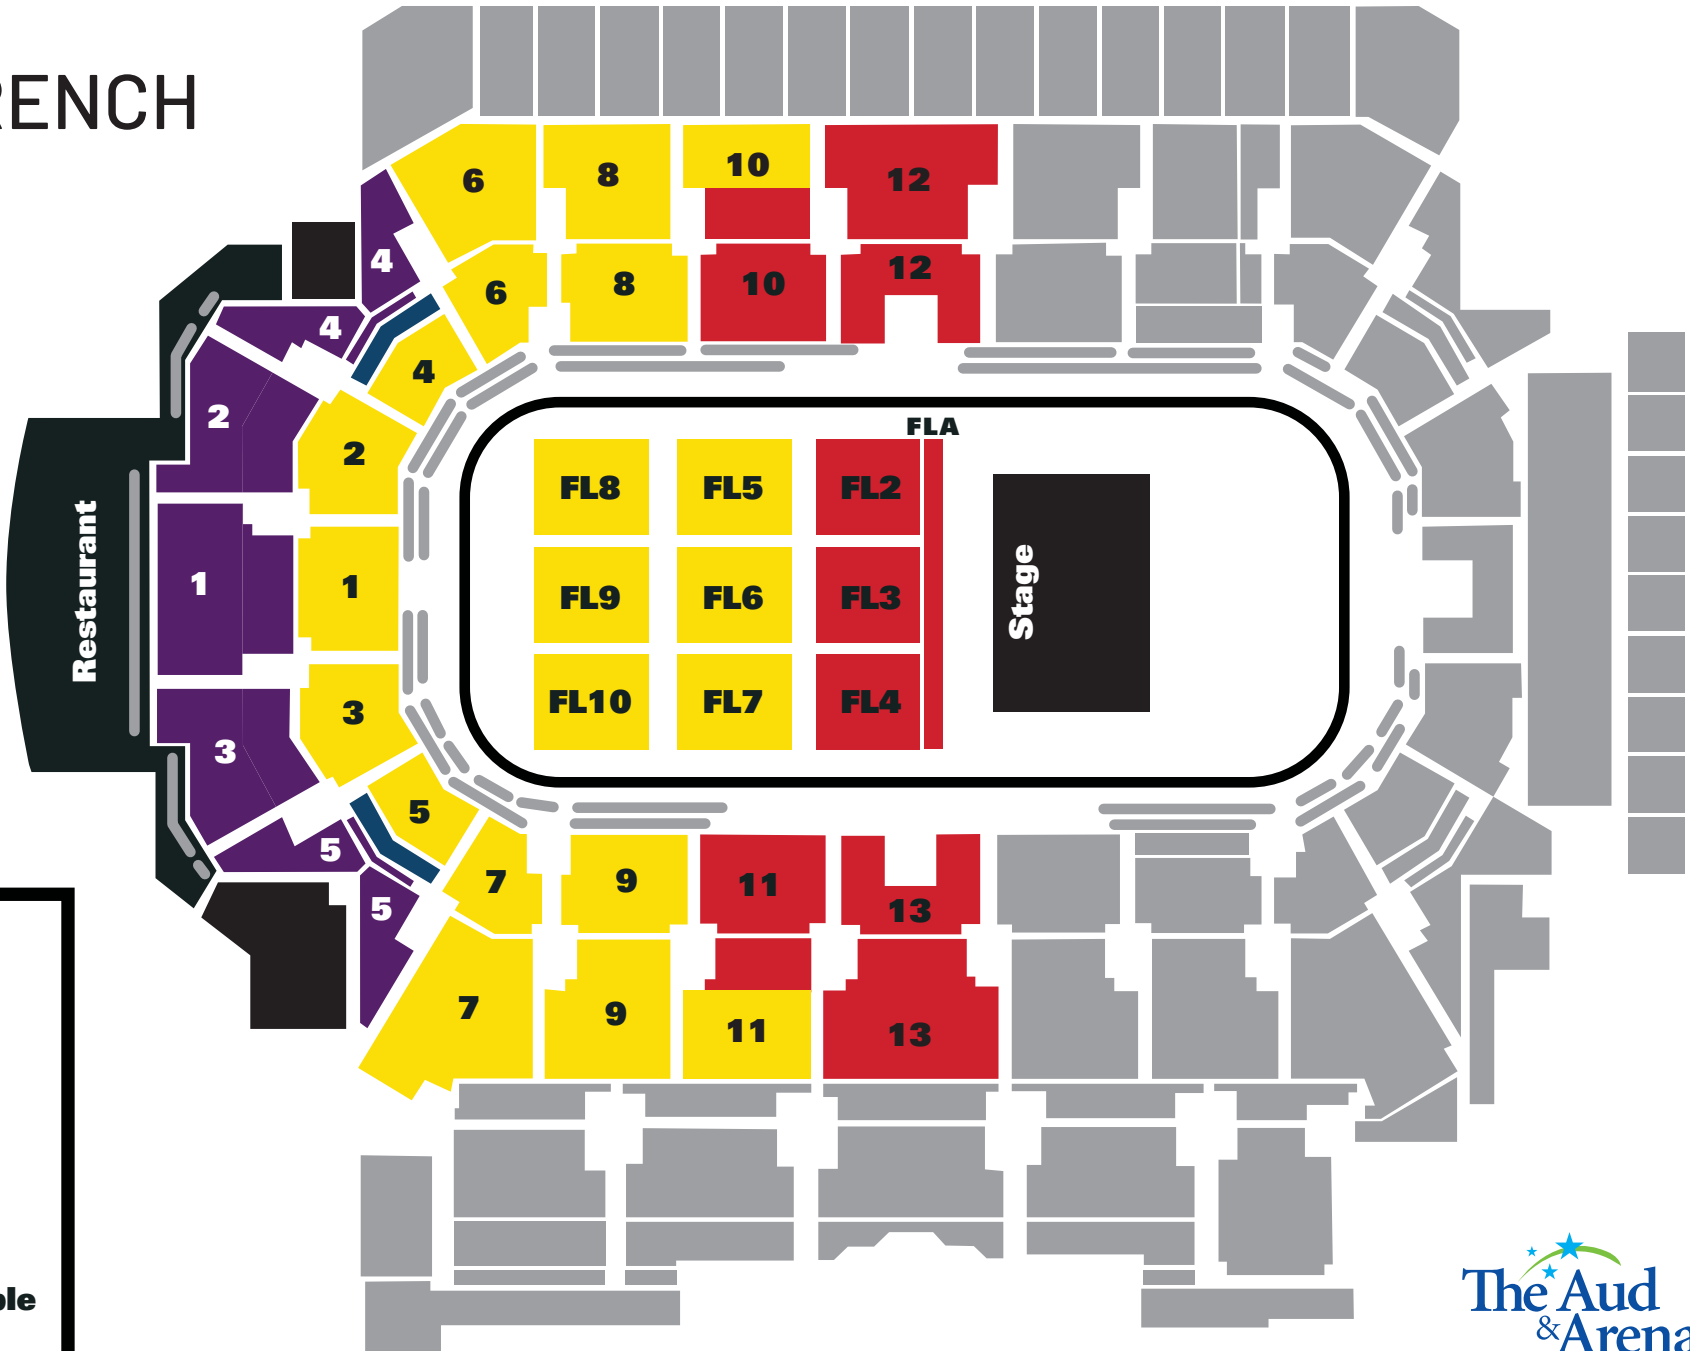

MARIANAS TRENCH

	P1 - \$69.50
	P2 - \$49.50
	P3 - \$35.00
	Wheelchair Accessible