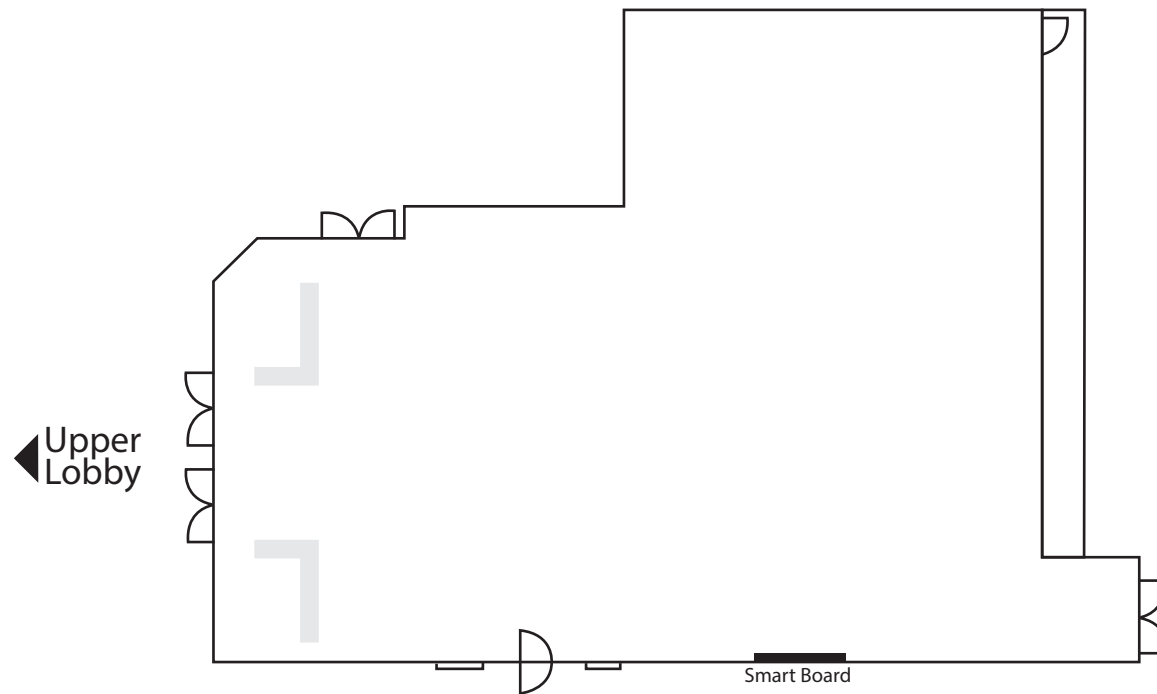

The Aud

Subscribers Lounge

27' 6" x 41' 6" | Area: 3,305 sq. ft. | Scale: 1" = 5'