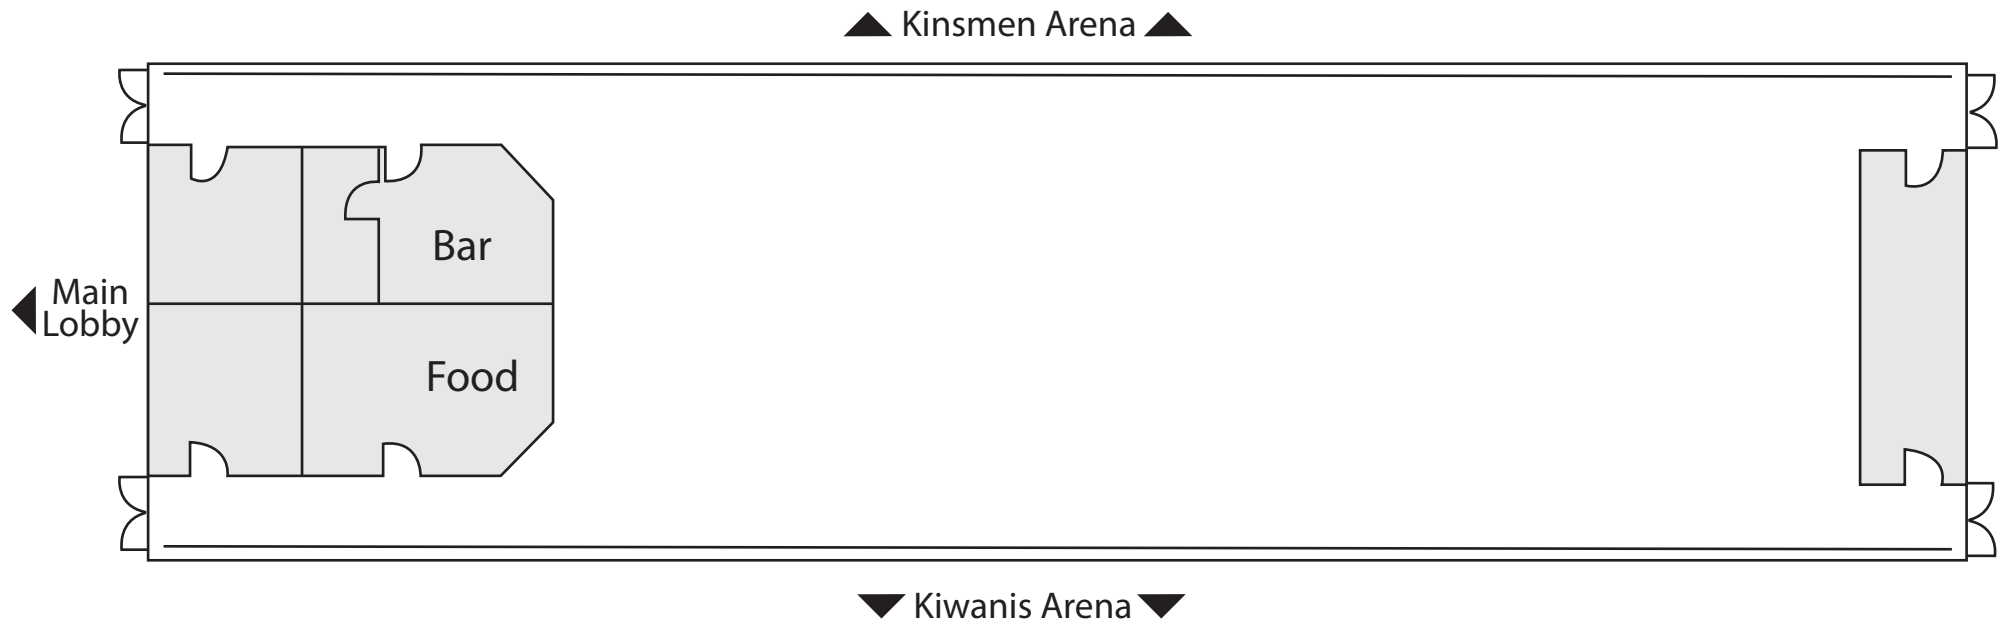

The Aud

KSA Viewing Lounge

100' x 38' | Area: 3,800 sq. ft. | Scale: 1" = 5'