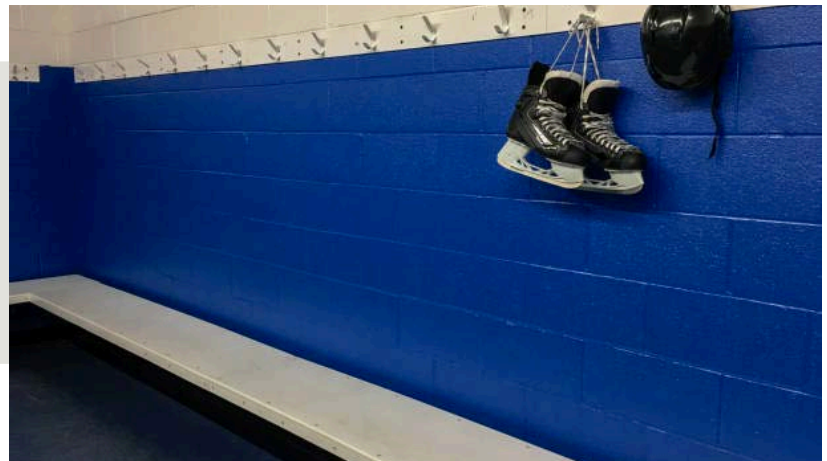

Community Sport/Rec

Other sponsorship opportunities include Public Skates, Pickleball, and Rollerskating – engaging activities with strong community reach and year-round visibility.

For more information on sponsorship opportunities and customized pricing options, please contact us directly. We're happy to explore ways to align your brand with our community spaces.