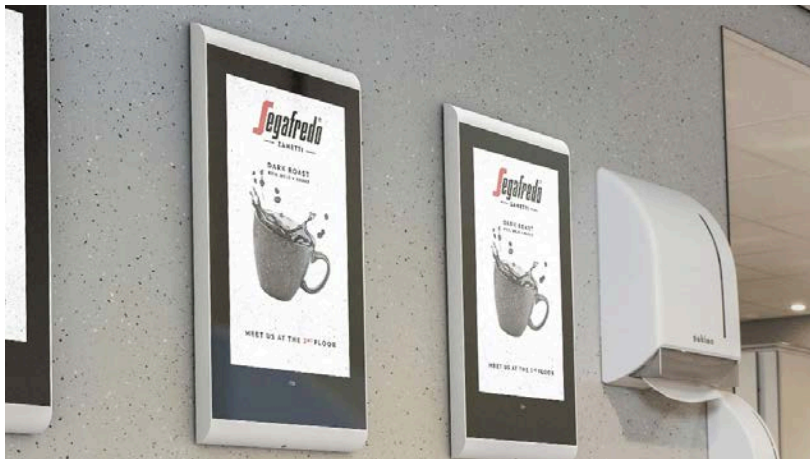

Make a statement that sticks – wall wraps and banners offer bold, lasting brand presence in high-traffic areas.

\$1,650

\$2,200

Floor Decal/Waste Bins

Guide the crowd and grab attention – floor decals turn foot traffic into brand impact.

\$525

\$700

Restrooms

Catch attention in high-traffic, high-dwell time spaces – restroom ads deliver lasting impressions.

\$525

\$700

Arena Price Tier Legend

Tier 2 – Standard Rate