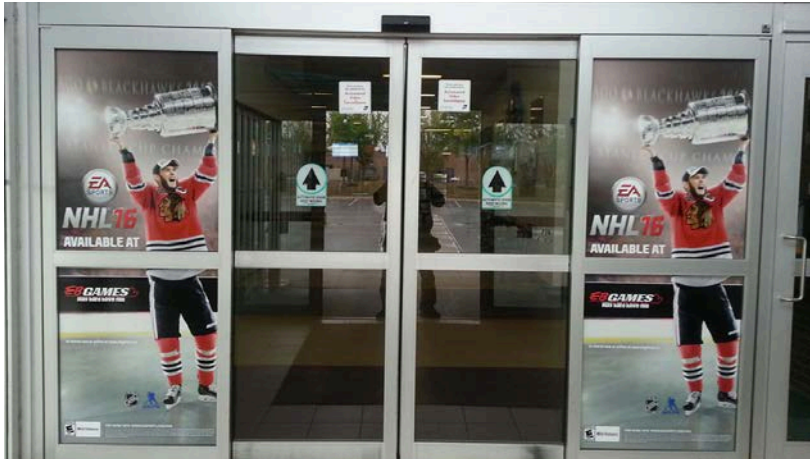

Print Ads

Wall Wraps/Banners

Make a statement that sticks – wall wraps and banners offer bold, lasting brand presence in high-traffic areas.

$1,650

$2,200

Floor Decal/Waste Bins

Guide the crowd and grab attention – floor decals turn foot traffic into brand impact.

$525

$700