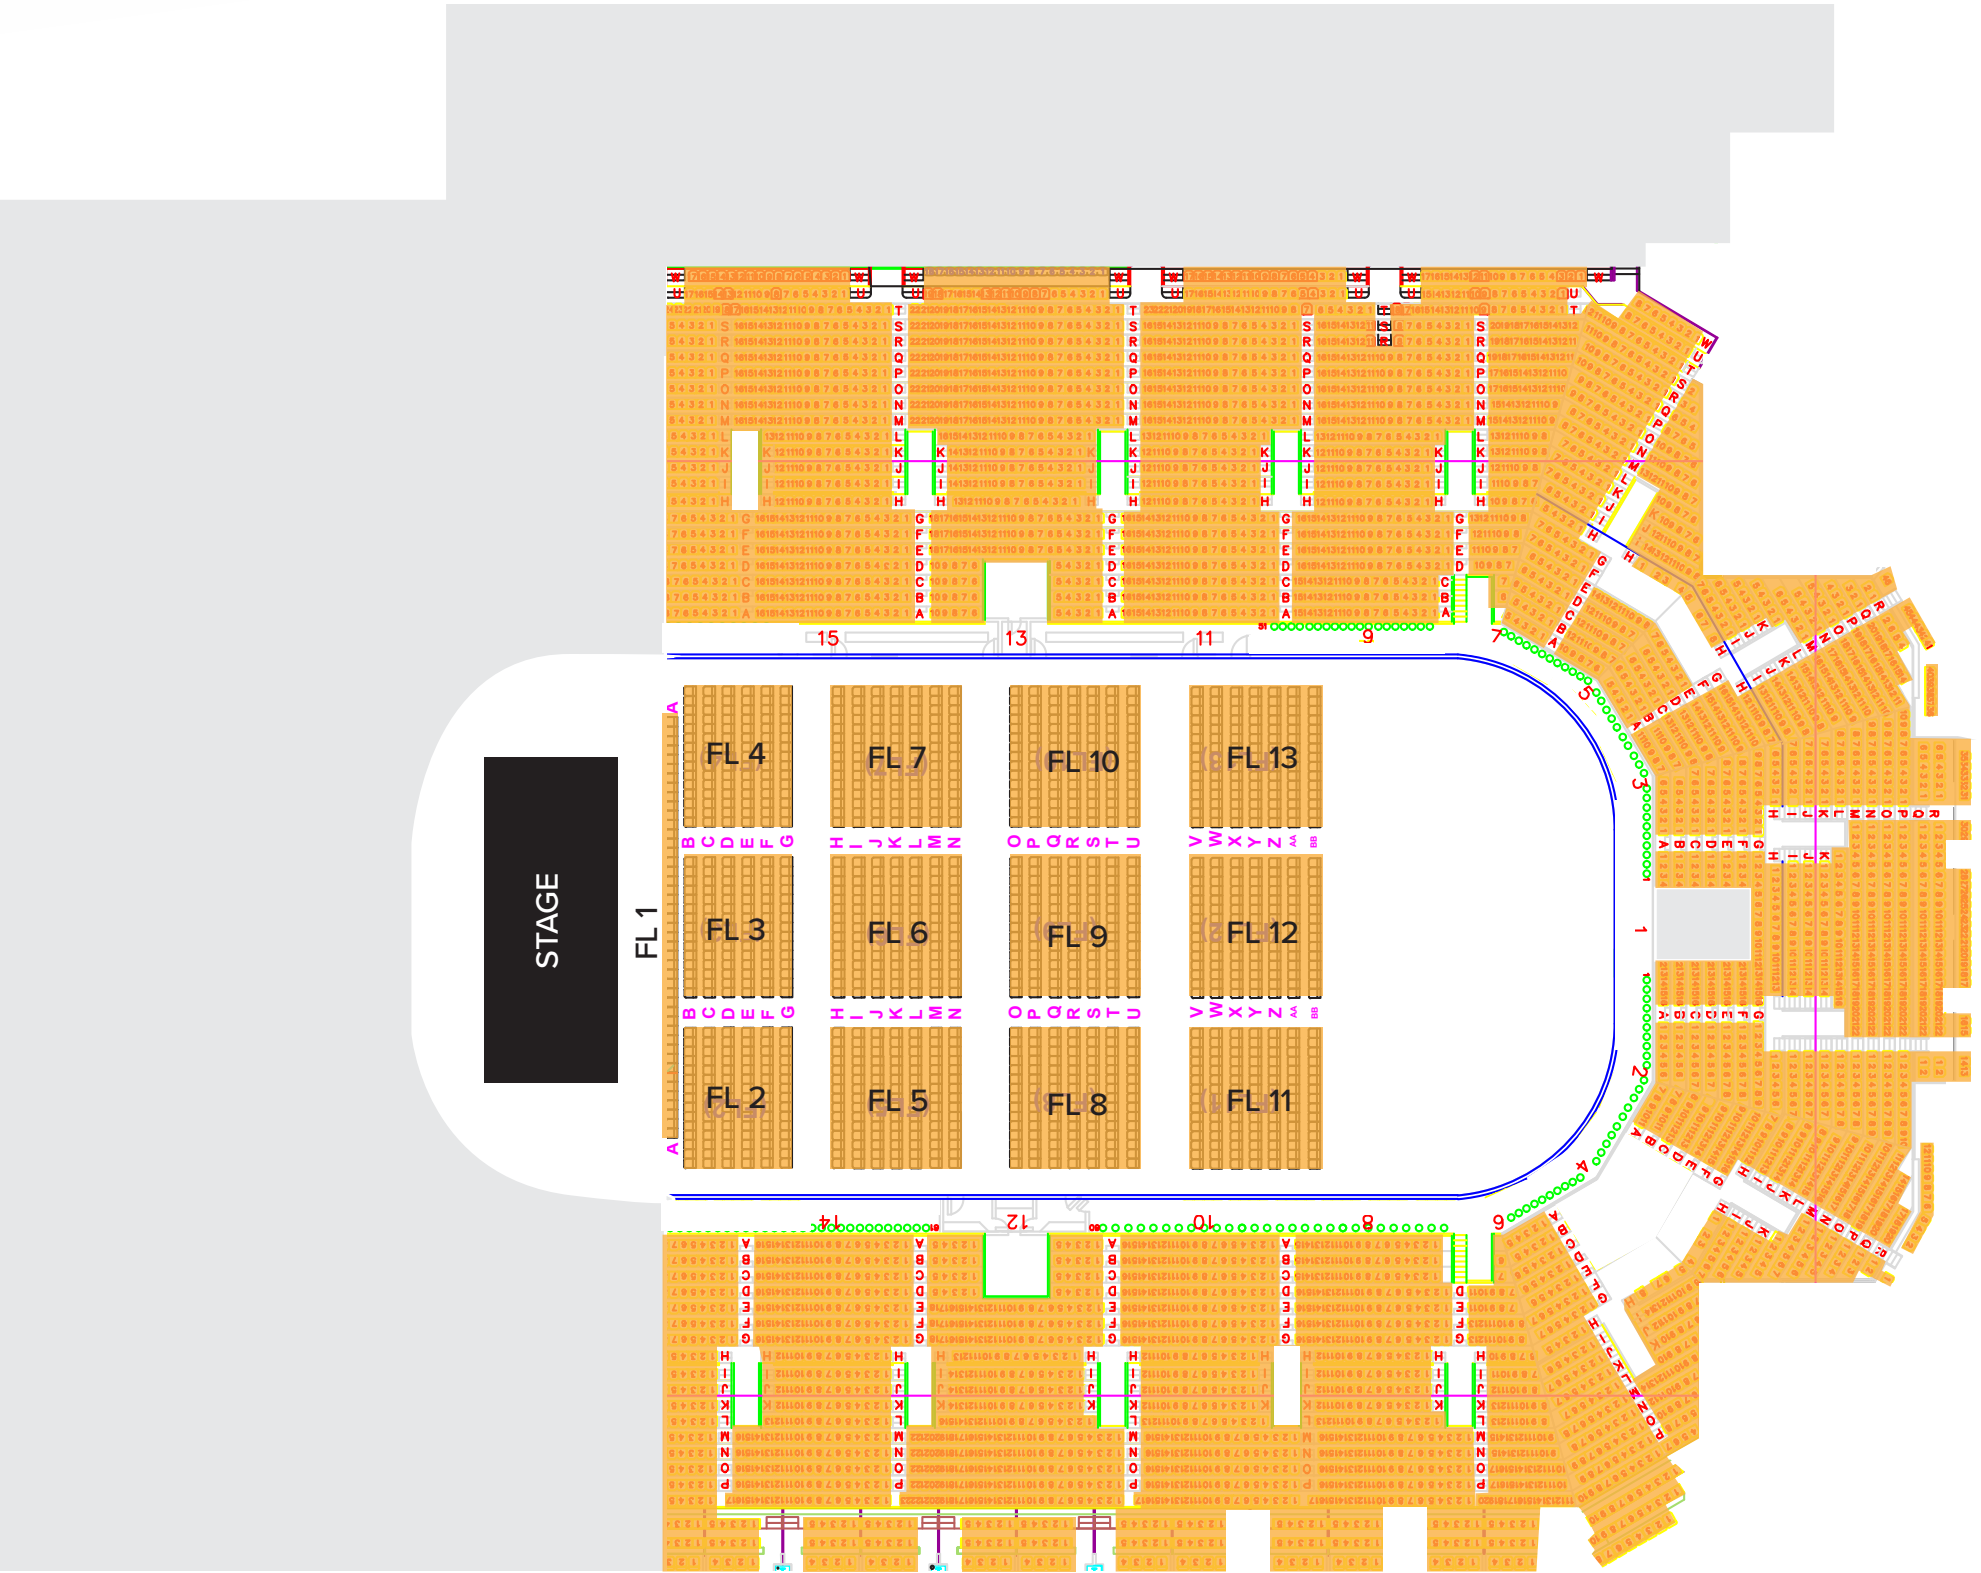

JEFF DUNHAM

PASSIVELY AGGRESSIVE

	FLOOR \$74.50*
	GOLDS 1-17, LWR REDS 1-17 \$74.50*

*Plus applicable fees.

JEFF DUNHAM PASSIVELY AGGRESSIVE - MARCH 13/19